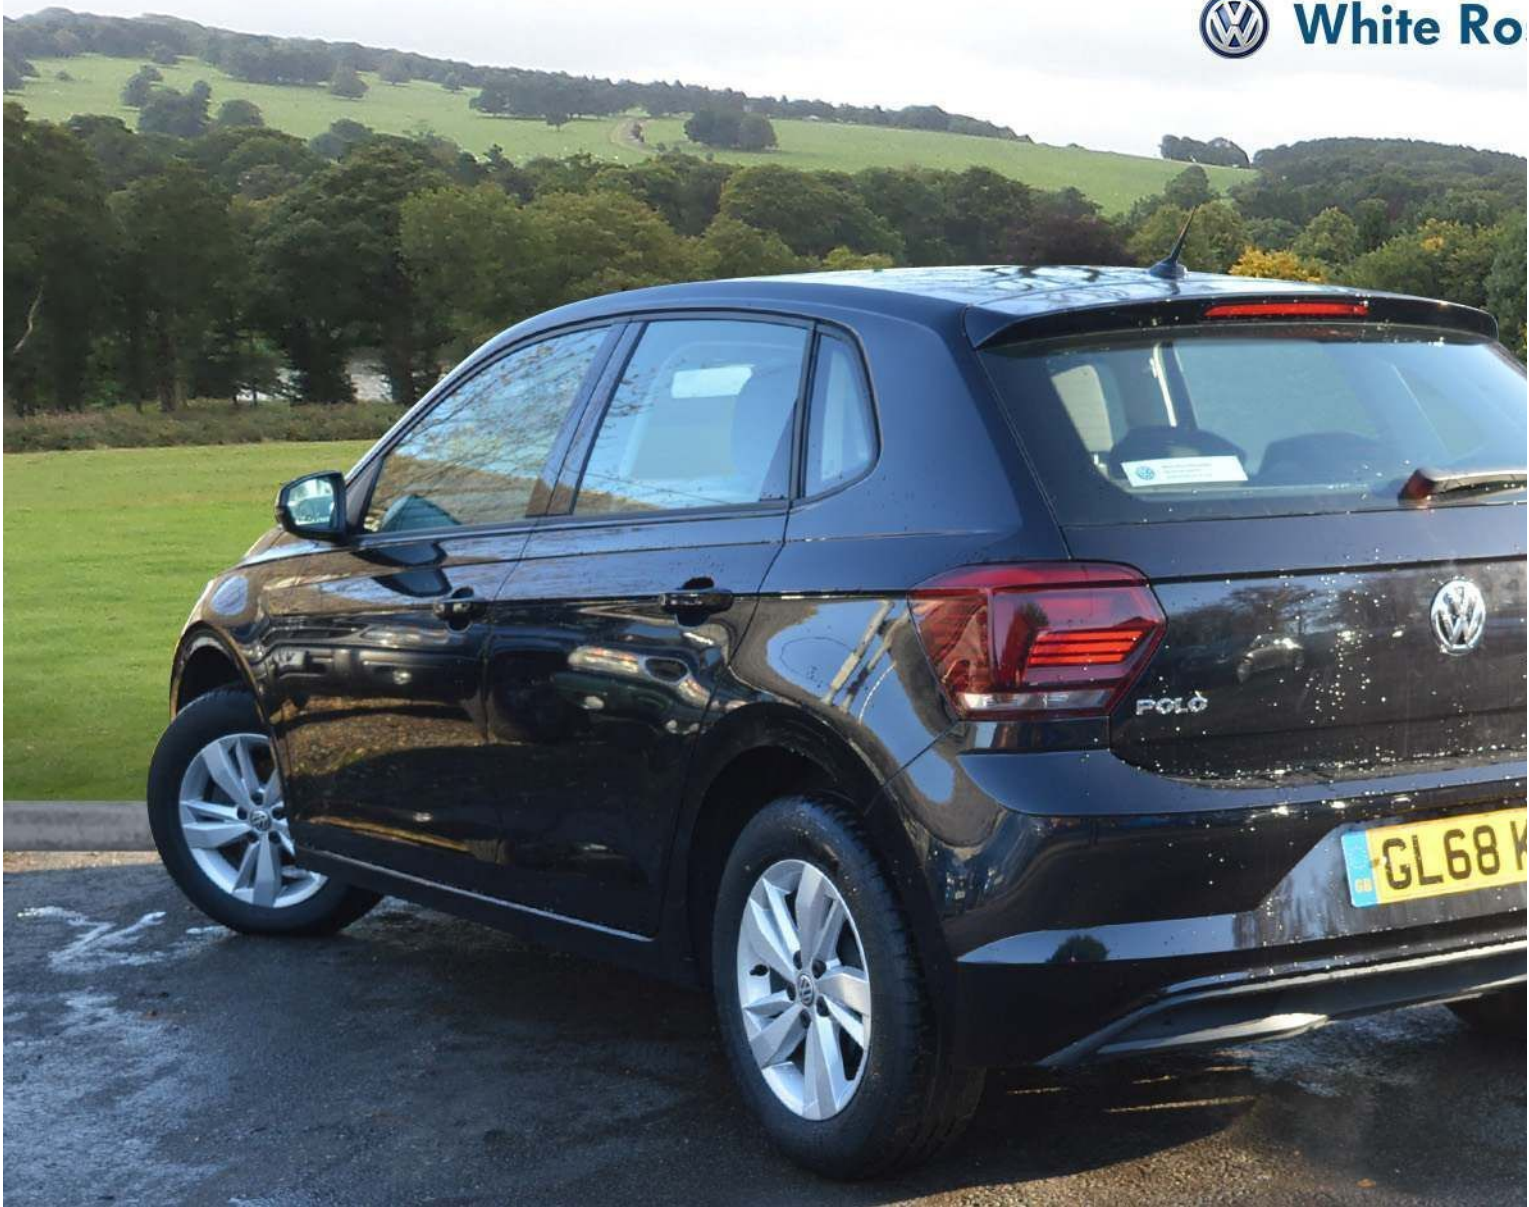

White Rose Petersfield

[Images 17 Gallery](#) Swipe to view more images Tap to open gallery Images(17)

[Videos 0 Images 3](#)

Exterior Interior

[Hide Infospots](#)

2018(68) Volkswagen Polo 1.0 TSI SE (s/s) 5dr

£12,995

Overview

Mileage 12,020 miles
Fuel Type Petrol
Engine Size 1 l
Bodystyle Hatchback
Transmission Manual
Exterior Colour Black
Previous Owners 1
Registration GL68KTO

15in Alloy Wheels - Sassari,Air Conditioning - Manual,Alarm with Interior Protection with Deactivation via Infotainment System,Car-Net App Connect,Composition Media System,Curtain Airbag System for Front and Rear Passengers including Side Airbags in the Front,DataPlug,Decorative Inserts - Limestone Grey,Driver Alert System,ESC - Electronic Stability Control,Front Assist - Radar Sensor Controlled Distance Monitoring System - City Emergency Braking System and Predictive Pedestrian Protection,Front Windscreen Washers and Wipers with 4 Speeds including Interval Delay,Gear Lever Gaiter in Black Trim Surround,Halogen Clear Headlights Range Adjustable with Separate Daytime Running Lights including Automatic Headlights On,Heated Rear Windscreen - Automatically Switches Off,Interior Lighting with Delayed Switch Off,Manually Dimmable Interior Rear-View Mirror,Multifunction Leather Steering Wheel Including Leather Trimmed Gear Knob and Handbrake Grip,Power Assisted Steering - Speed Sensitive,Premium USB Cable,Remote Central Locking with 2 Remote Folding Keys,Tinted Glass - Heat Insulating Green,Tyre Pressure Monitoring System,Two-Tone Horn